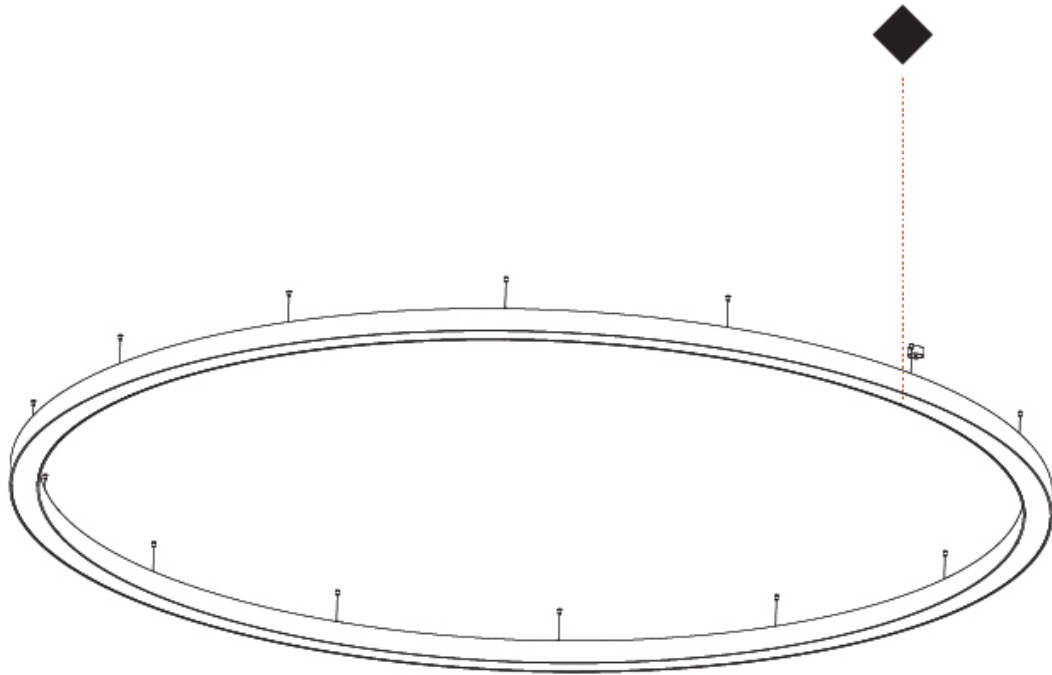

A30547-

PROJECT

TYPE

SPECIFIER

QUANTITY

DATE