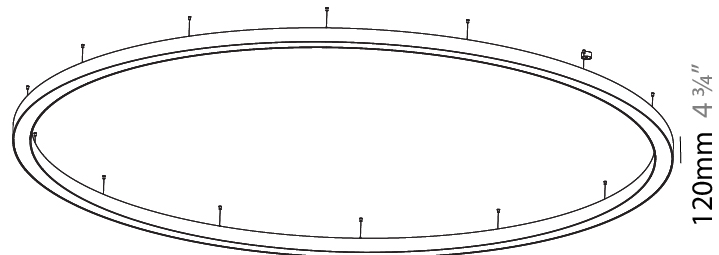

GENERAL

Series: Glorious
Subseries: Glorious
Brand: Prolight
Division: Architectural
Mounting Type: Suspension
Mounting Location: Ceiling
Subcategory: Ambient

PHYSICAL

Shape: Round
Diameter (mm): 5400
Diameter (in): 212 ⁵/₈
Height (mm): 120
Height (in): 4 ³/₄
Max. Overall Height (mm): 2120
Max. Overall Height (in): 83 ⁷/₁₆
Light Distribution: Direct / Indirect
Weight (kg): 71.452
Weight (lbs): 157.19
Diffuser: PMMA - Opal or Micro-Prism
Fixture Finish: [SSR / BKV / CWI / CRY / HAB / LAG / UFT / ITA / RUA / RUR / MIC / FTG / MYG / TWT / LOD / PUS / FRO / FUP / KIA / POP / BLS / SPG / MEY / GOH / GUM / CHC / COM / ABZ / JAG / OBR / MOS / ROR](#)
Fixture Material: Aluminum

ELECTRICAL

Lamp Type: LED (Zhaga Standard)
Input Wattage (W): 405
Total Output Wattage (W): 324 / 259.2 (3500K)
Dimming: [Non-Dimming / Phase Dimming (120Vac only) / 0-10V Dimming](#)
Driver Included: Yes
Driver Location: Integrated
Driver Type: Constant Current - 120 / 277Vac
Driver Class: Class 2
Input Voltage (V): 120 - 277
Constant Current (MA): 350 / 800/500 (3500K)

LED

[Color Temperature (°K): 3000 / 3500 / 4000](#)
Max. Delivered Lumen (lm): 25840 / 26754 / 27300 Direct / 19620 / 2031 / 20720 Indirect
CRI: >80 CRI
Efficiency (%): 70
Lamp Life (hrs): 50000

OPTICAL

RATINGS AND CERTIFICATIONS

Certified By: Certified for North American Standards
IP rating: IP20

PROJECT
TYPE
SPECIFIER
QUANTITY
DATE