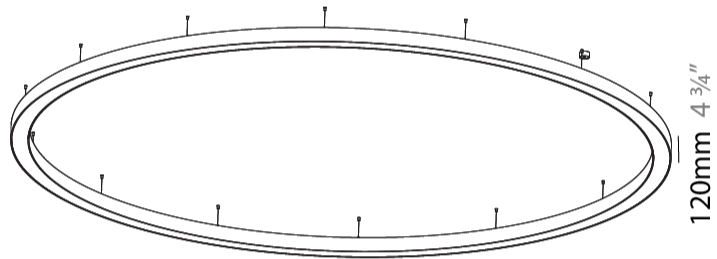

GENERAL

Series: Glorious
Subseries: Glorious
Brand: Prolight
Division: Architectural
Mounting Type: Suspension
Mounting Location: Ceiling
Subcategory: Ambient

PHYSICAL

Shape: Round
Diameter (mm): 5400
Diameter (in): 212 ⁵/₈
Depth (mm): 120
Depth (in): 4 ³/₄
Max. Overall Height (mm): 2120
Max. Overall Height (in): 83 ⁷/₁₆
Light Distribution: Direct
Weight (kg): 69.5
Weight (lbs): 152.9
Diffuser: PMMA - Opal or Micro-Prism
Fixture Finish: SSR / BKV / CWI / CRY / HAB / LAG / UFT / ITA / RUA / RUR / MIC / FTG / MYG / TWT / LOD / PUS / FRO / FUP / KIA / POP / BLS / SPG / MEY / GOH / GUM / CHC / COM / ABZ / JAG / OBR / MOS / ROR
Fixture Material: Aluminum

ELECTRICAL

Lamp Type: LED (Zhaga Standard)
Input Wattage (W): 280
Total Output Wattage (W): 224 / 179.2 (3500K)
Dimming: Non-Dimming / Phase Dimming (120Vac only) / 0-10V Dimming
Driver Included: Yes
Driver Location: Integrated
Driver Type: Constant Current
Driver Class: Class 2
Input Voltage (V): 120 - 277
Constant Current (MA): 350 / 1400 (3500K)

LED

Color Temperature (°K): 3000 / 3500 / 4000
Max. Delivered Lumen (lm): 25840 / 26754 / 27300
CRI: >80 CRI
Efficiency (%): 65
Lamp Life (hrs): 50000

OPTICAL

RATINGS AND CERTIFICATIONS

Certified By: Certified for North American Standards
IP rating: IP20

5100mm 200 ¹³/₁₆"

5400mm 212 ⁵/₈"